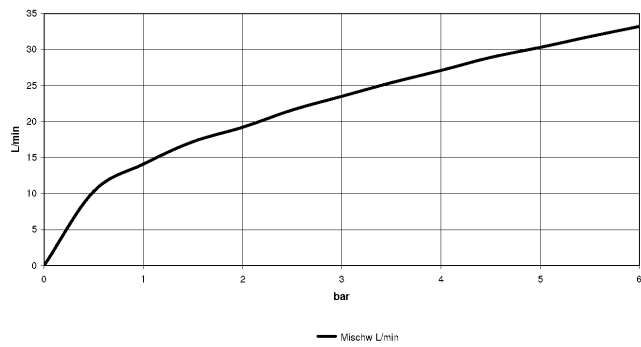

Recommended miscellaneous

Extension 20 mm - 12 869 970 90
 • Not suitable for combining with META PURE (36 86X 664-FF).

Recommended miscellaneous

Adapter for reversed water connections - 12 880 970 90
 • Not suitable for combining with META PURE (36 86X 664-FF).

Concealed wall-mounted single-lever mixer -

35 860 970 90

	**min	*max
+ 1286997090	95 [3 3/4"]	115 [4 1/2"]
+ 1287097090	95 [3 3/4"]	115 [4 1/2"]

Flow rate chart

Certificates

WRAS_2010064.

ACS_21 ACC LY 141. DVGW_DW-6512DN0435.