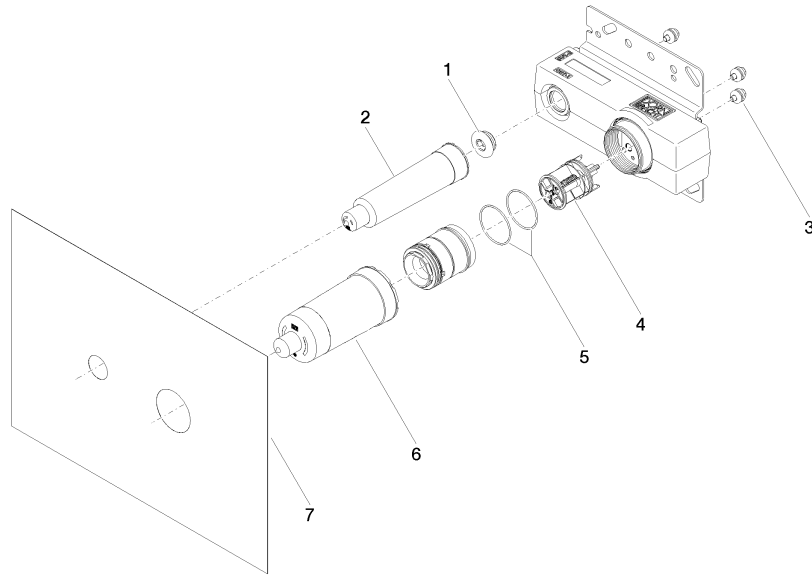

Concealed wall-mounted single-lever mixer -

35 860 970 90

- 2x female thread 1/2" connections
- 1x female thread 1/2" outlet for wall spout
- 1x female thread 1/2" outlet
- 2x dust cover
- anti-water packing
- soundproofing
- gauge 100 mm

Concealed wall-mounted single-lever mixer -

35 860 970 90

	**min	*max
+ 1286997090	95 [3 3/4"]	115 [4 1/2"]
+ 1287097090	95 [3 3/4"]	115 [4 1/2"]

Flow rate chart

Certificates

WRAS_2010064.

ACS_21 ACC LY 141. DVGW_DW-6512DN0435.

WRAS_2107018.

Concealed wall-mounted single-lever mixer -

35 860 970 90

Spare parts list

No.	Item Number	Name	Quantity used	Delivery time
1	04 31 20 006 00 90	plug	1	2
2	09 21 02 173 90	cap	1	2
3	90 23 01 091 00 90	set	3	2
4	90 31 20 107 00 90	plug	1	2
5	09 14 10 190 90	seal	2	2
6	09 21 02 176 90	cap	1	60
7	04 14 03 074 01 90	gasket kit	1	2