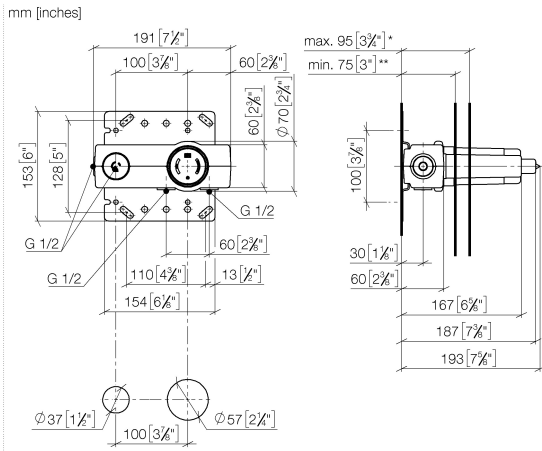

Concealed wall-mounted single-lever mixer -

35 860 970 90

- 2x female thread 1/2" connections
- 1x female thread 1/2" outlet for wall spout
- 1x female thread 1/2" outlet
- 2x dust cover
- anti-water packing
- soundproofing
- gauge 100 mm

Recommended miscellaneous

Extension 20 mm - 12 869 970 90
 • Not suitable for combining with META PURE (36 86X 664-FF).

Recommended miscellaneous

Adapter for reversed water connections - 12 880 970 90
 • Not suitable for combining with META PURE (36 86X 664-FF).

Concealed wall-mounted single-lever mixer -

35 860 970 90

	**min	*max
+ 1286997090	95 [3 3/4"]	115 [4 1/2"]
+ 1287097090	95 [3 3/4"]	115 [4 1/2"]

Flow rate chart

Certificates

WRAS_2010064.

ACS_21 ACC LY 141. DVGW_DW-6512DN0435.

WRAS_2107018.

Concealed wall-mounted single-lever mixer -

35 860 970 90

Spare parts list

No.	Item Number	Name	Quantity used	Delivery time
1	04 31 20 006 00 90	plug	1	2
2	09 21 02 173 90	cap	1	2
3	90 23 01 091 00 90	set	3	2
4	90 31 20 107 00 90	plug	1	2
5	09 14 10 190 90	seal	2	2
6	09 21 02 176 90	cap	1	60
7	04 14 03 074 01 90	gasket kit	1	2